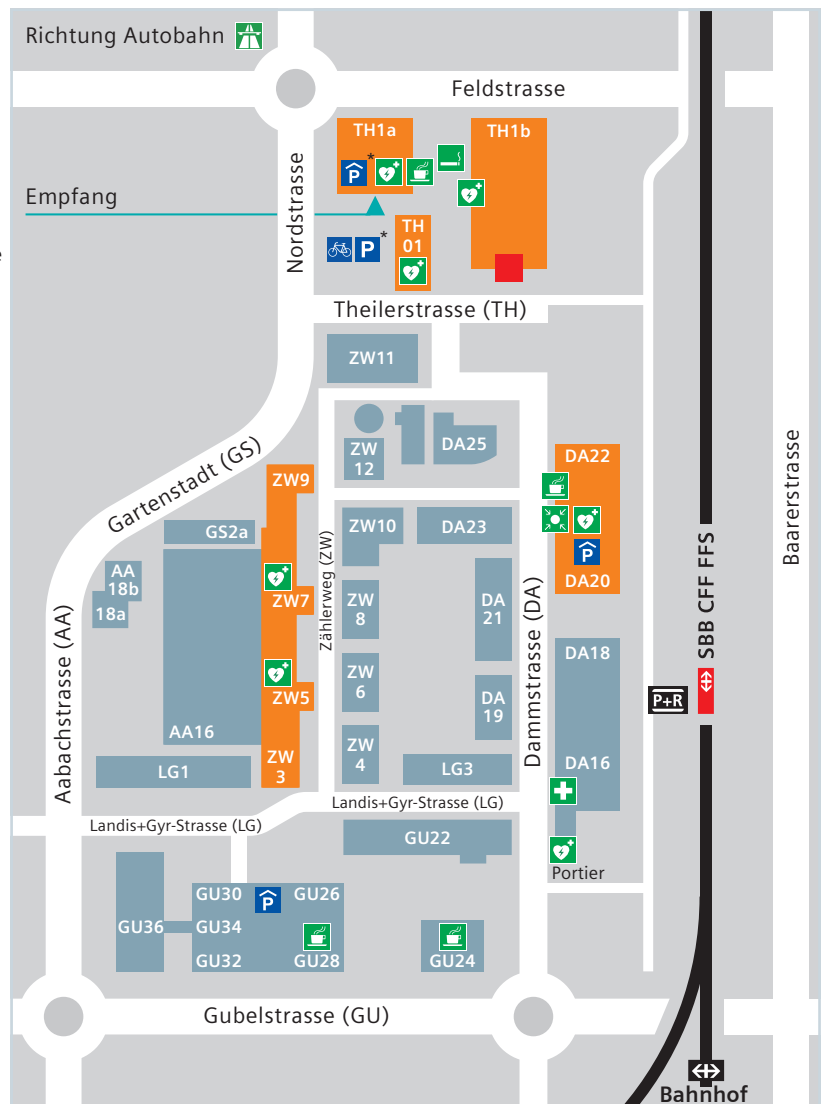

# Situationsplan Zug BT Headquarters

- Theilerstrasse 1a** Empfang  
Bistro  
LRA-Büro  
Inspiration Center (Visitor Center)  
Conference Center  
Training Center  
Accounting & Controlling  
BT CEO / CFO Office  
Communications  
General Counsel, Legal & Compliance  
Global Account Management  
HQ Control Products and Systems  
HQ Solution and Service Portfolio  
Human Resources  
Quality Management  
Risk Management  
Siemens Financial Services  
Strategy
- Theilerstrasse 1b** Global Strategic Procurement  
Logistik  
Performance Lab  
Produktion  
Siemens Berufsbildung
- Theilerstrasse 01** Labor Fire Safety  
Research & Development
- Zählerweg 3-9** BT International  
Information Technology  
Research & Development  
Technology and Innovation
- Dammstrasse 20** Siemens Parkhaus  
**22** Personalrestaurant "five moods"

- ▲ Empfang
- Warenannahme (Theilerstrasse 1b)
- + Sanitätsdienst
- ☒ Sammelplatz (Evakuation)
- P\* Parkplätze TH1a (Besucher)
- P\* Parkhaus TH1a (Mitarbeitende)
- P\* Parkhaus DA20 (teilweise öffentlich)